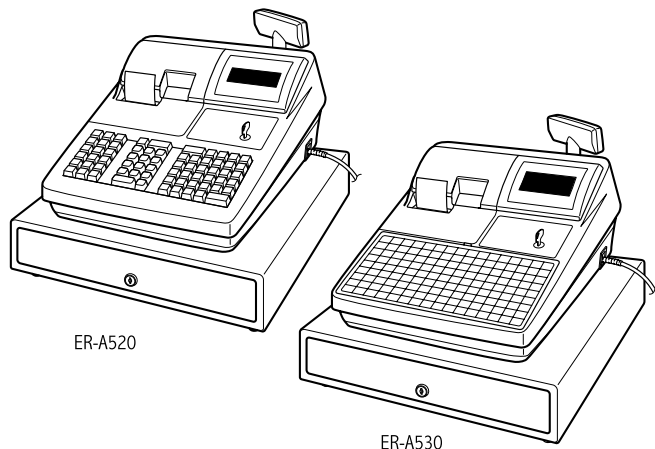

SHARP PARTS GUIDE

CODE : 00ZERA520UPGE

ER-A520 MODEL ER-A530

PRINTER : PR-58HM

(U/A version)

CONTENTS

- 1 Top cabinet etc.(ER-A520)
 - 2 Top cabinet etc.(ER-A530)
 - 3 Bottom cabinet etc.
 - 4 Drawer box unit(SK-423 type)
 - 5 Packing material & Accessories
 - 6 Main PWB unit
 - 7 Key I/F PWB unit
 - 8 CN I/F PWB unit
 - 9 Pop up PWB unit
 - 10 Articles for consumption
 - 11 Service options & Service tools
- index

Parts marked with "△" are important for maintaining the safety of the set. be sure to replace these parts with specified ones for maintaining the safety and performance of the set.

This is a “Table of Contents preview” for quality assurance